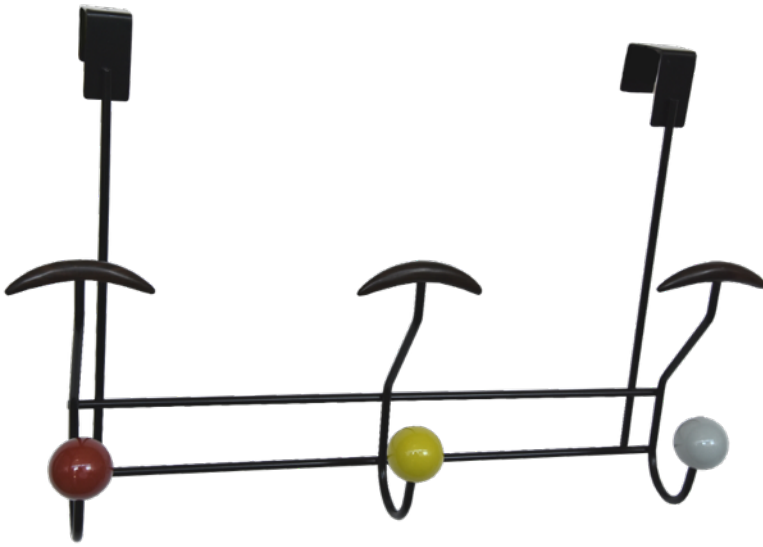

Material: metal, resin

Model No.	L	D	H
PM MOSTERA 5609221004009	480	300	130

Material: aluminium, resin, metal

Model No.	L	D	H
PM MOJAVE 5609221004016	480	300	130

Material: aluminium, resin, metal

Model No.	L	D	H
PM ROMA 32B 5609220160324	480	300	130