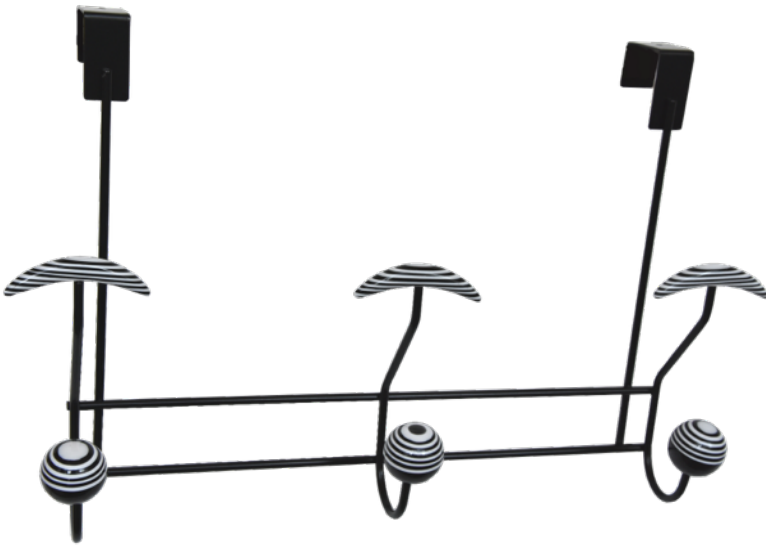

CATALOGUE 2016

Wall hangers  
—  
Coat hangers

Material: wood, cotton

Model No.	D	H
PATÈRE CANELA-175 5609221002005	175	55
PATÈRE CANELA-130 5609221002012	130	55
PATÈRE CANELA-95 5609221002029	95	55

Material: wood, cotton

Material: wood

Model No.	D	H
PATÈRE NATURE 5609221002224	125	55

Material: wood

Model No.	D	H
PATÈRE COOL 5609221002234	125	55

Material: wood

Model No.	D	H
PATÈRE ZEN 5609221002244	125	55

Material: wood

Model No.	L	D	H
PATÈRE ROQUE 5609221002254	150	100	60
PATÈRE ROQUE 5609221002264	95	65	55
PATÈRE ROQUE 5609221002274	50	30	45

Material: metal, resin

Model No.	L	D	H
PM MOSTERA 5609221004009	480	300	130

Material: aluminium, resin, metal

Model No.	L	D	H
PM MOJAVE 5609221004016	480	300	130

Material: aluminium, resin, metal

Model No.	L	D	H
PM ROMA 32B 5609220160324	480	300	130