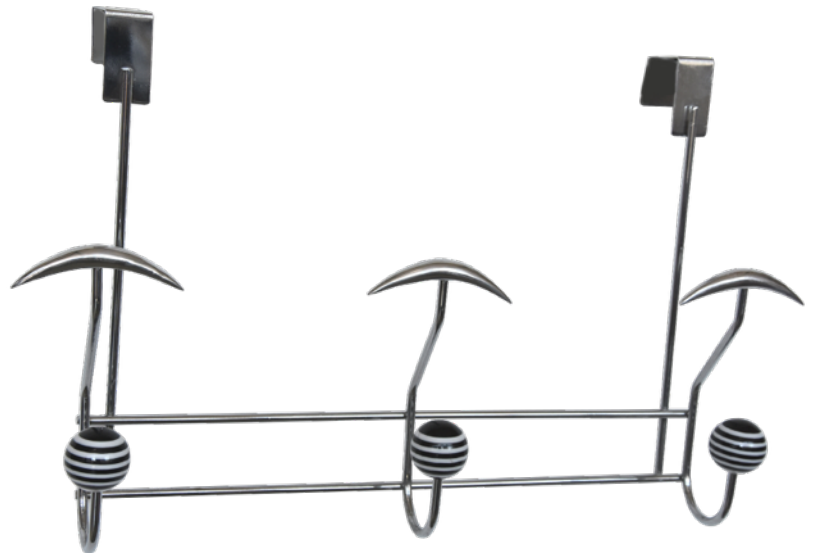

Material: aluminium, resin, metal

Model No.	L	D	H
PM MOJAVE 5609221004016	480	300	130