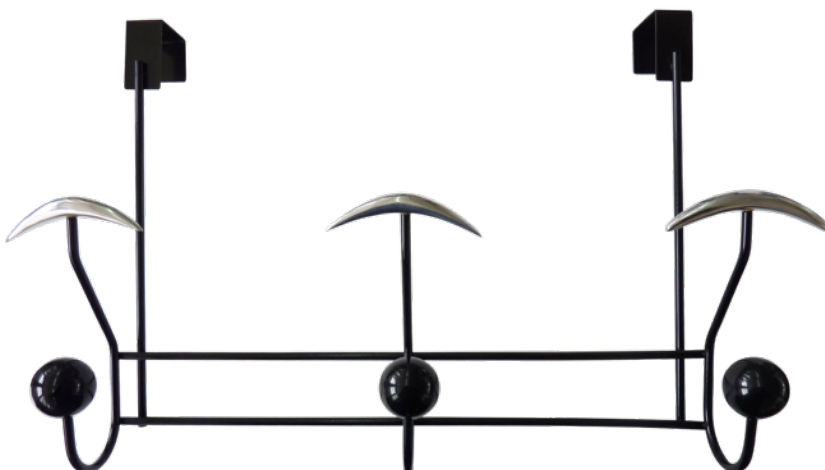

Material: aluminium, resin, metal

Model No.	L	D	H
PM ROMA 32B 5609220160324	480	300	130