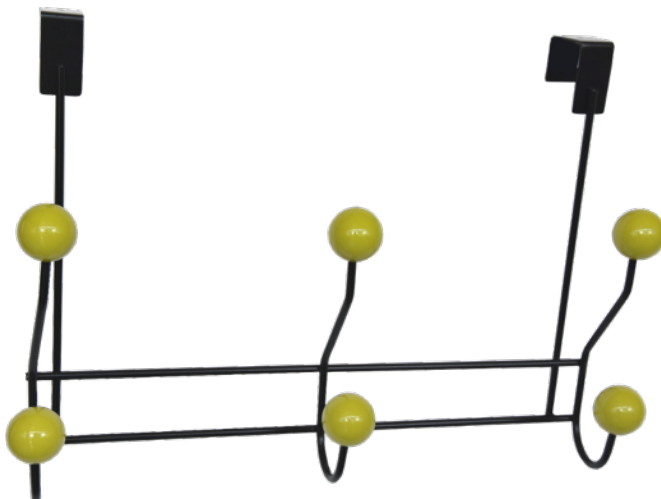

Material: metal, resin

Model No.	L	D	H
PM MOSTERA 5609221004009	480	300	130

Material: aluminium, resin, metal

Model No.	L	D	H
PM MOJAVE 5609221004016	480	300	130

Material: aluminium, resin, metal

Model No.	L	D	H
PM ROMA 32B 5609220160324	480	300	130

Material: metal, resin, wood

Model No.	L	D	H
PM BASSA 5609221004030	480	300	130

Material: metal, resin

Model No.	L	D	H
PM LLONG 5609221005006	480	300	130

Material: metal, resin, wood

Model No.	L	D	H
PM MOLI 5609221004047	480	300	130