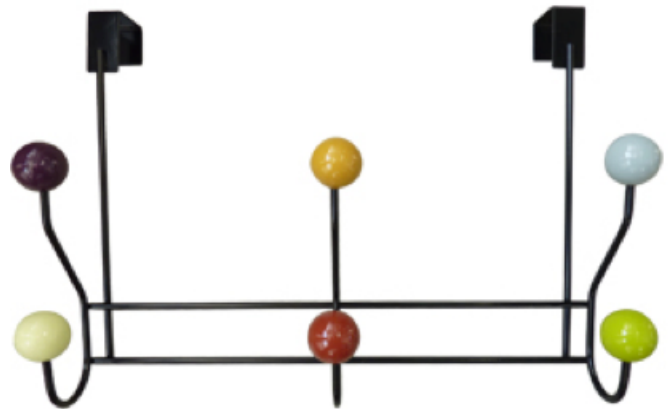

Material: metal, resin

Model No.	L	D	H
PM MOSTERA 5609221004009	480	300	130

Material: aluminium, resin, metal

Model No.	L	D	H
PM MOJAVE 5609221004016	480	300	130

Material: aluminium, resin, metal

Model No.	L	D	H
PM ROMA 32B 5609220160324	480	300	130

Material: metal, resin, wood

Model No.	L	D	H
PM BASSA 5609221004030	480	300	130

Material: metal, resin

Model No.	L	D	H
PM LLONG 5609221005006	480	300	130

Material: metal, resin, wood

Model No.	L	D	H
PM MOLI 5609221004047	480	300	130